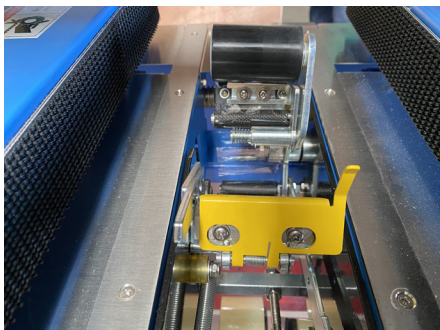

SIDE DRIVING BELT CARTON SEALER

Model: CS-5050AC

sealersales

Cutter Blade Protection Cover