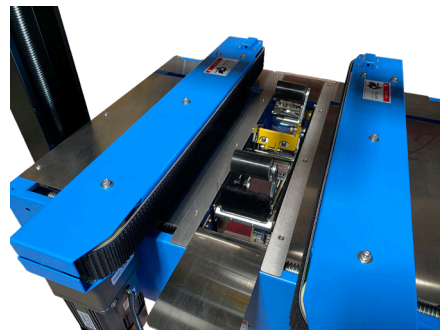

Adjustment for Conveyor Belts