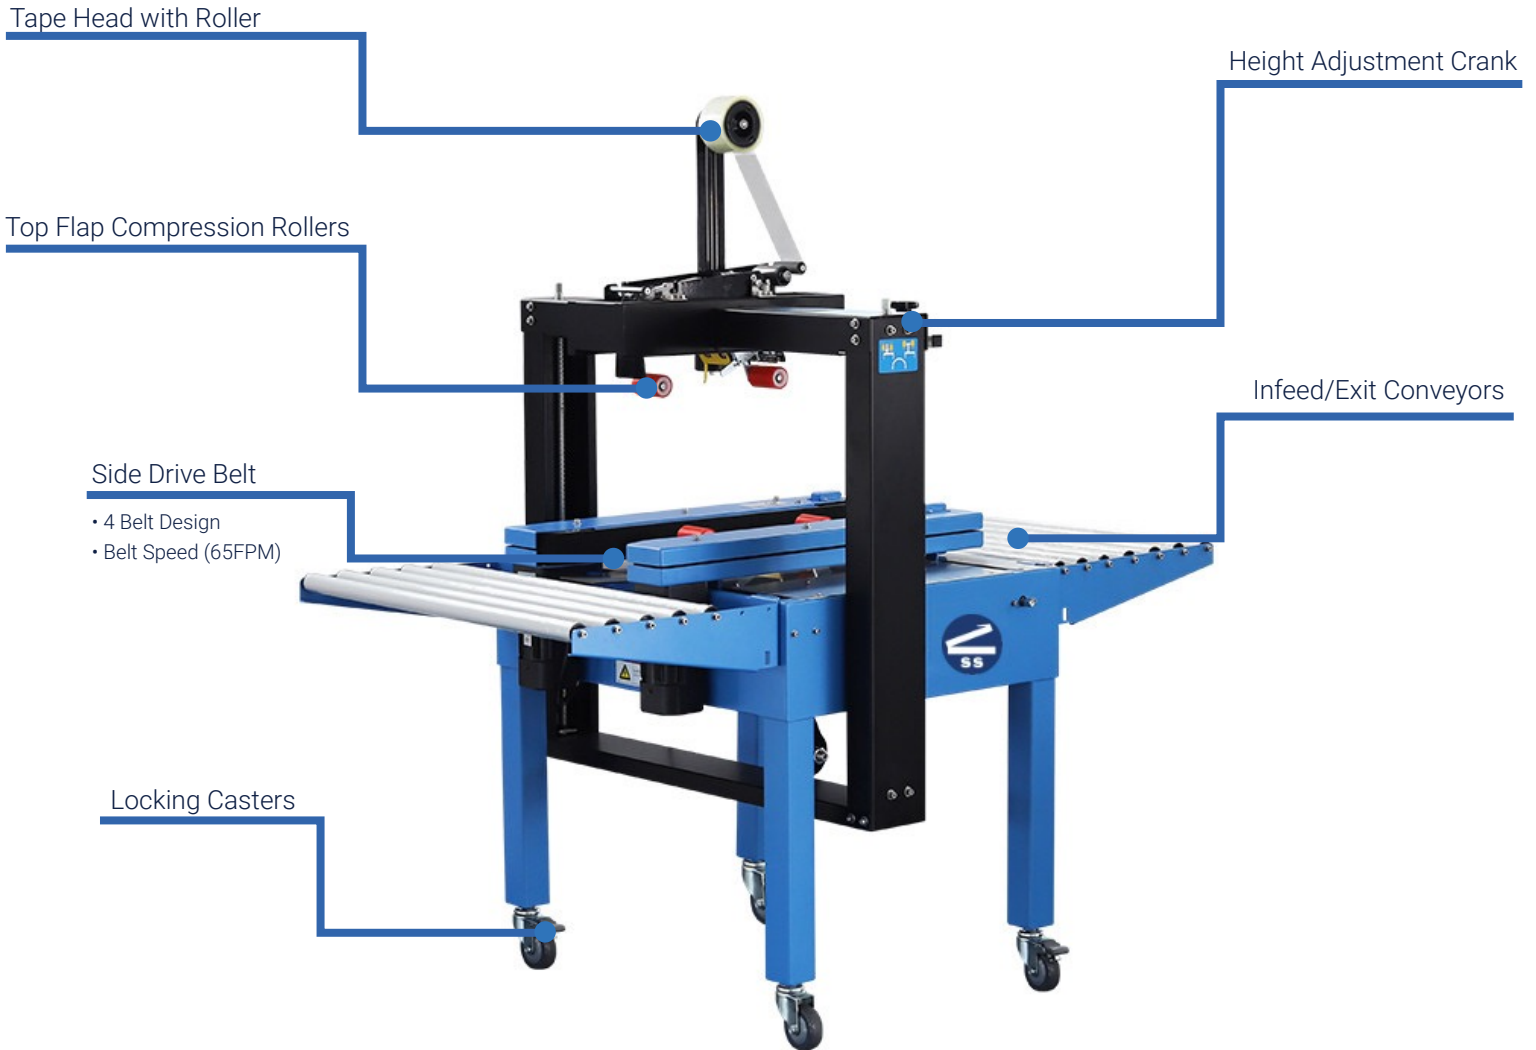

SIDE DRIVING BELT CARTON SEALER

Model: CS-5050AC

sealersales

Cutter Blade Protection Cover