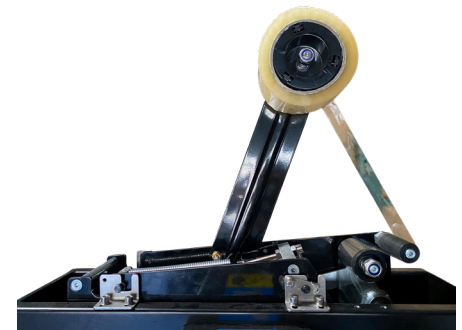

# SIDE DRIVING CARTON SEALER

MODEL CS-5050AC

sealersales

Conveyors and Casters  
Included

Efficiency with Every Box

- Simple to use
- Quick manual adjustment for various box sizes
- Side pressure rollers to close box top
- Two side drive belts for positive feed
- Easy tape head change out - just pop in and lock
- Plug and Play - Includes conveyors and casters

Unlock seamless carton sealing with our **CS-5050AC** featuring a side drive belt design. The operator simply folds the top flaps of the corrugated carton and feeds it into the machine. The CS-5050AC applies a single tape to both the top and bottom of the box simultaneously. The CS-5050AC can easily be adjusted to process a different size carton. Excellent for low profile, small and lightweight boxes.

Experience thoughtful design with our AC series carton sealers – tailored for your convenience. The sealer comes complete with infeed/exit conveyors, casters, and power cord, providing you a plug and play system. Enjoy flexibility in installation – whether you prefer a hanging or fixed conveyor setup, our AC series accommodates your needs seamlessly. Safety is paramount, with cutting blades equipped with a protective cover for worry-free operation. Simplify maintenance with easily replaceable tape heads – just pop them into place and latch for quick and hassle-free replacements. Elevate your packaging process with the user-centric features of our AC series, designed to make sealing cartons a breeze.

# SIDE DRIVING BELT CARTON SEALER

Model: CS-5050AC

sealersales

Cutter Blade Protection Cover

Adjustment for Conveyor Belts

Easy Tape Head Changeout